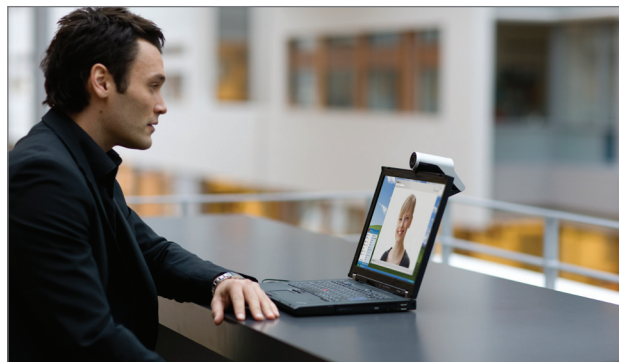

### YOUR OFFICE JUST GOT BIGGER

Video has transformed the way people communicate and conduct business. The ability to interpret facial expressions, body language and voice intonation allows organizations to accelerate decision making, scale expertise and create more cohesive team environments. Traditionally, video conferencing has required that you be in a specific location to participate in the meeting. Those days are over.

TANDBERG Movi is a next generation video collaboration tool that turns any PC into a mobile, high-definition video conferencing system. Imagine taking a business meeting from a cafe, an airport gate or even a park bench. And, because it's high-definition video combined with enhanced audio, nobody will know that you've broken free from your office. This is the power of Movi.

### MOBILE. FLEXIBLE. SIMPLE.

Movi makes any PC a business-quality video system — all that is required is an Internet connection, camera, microphone and speakers. Paired with the TANDBERG PrecisionHD™ USB camera, Movi enables high definition 720p 30fps video. Its intuitive user interface makes scheduling and connecting to a conference as simple as a single mouse click. The presence feature indicates the real-time status of other Movi users, so you always know who is available.

## INTUITIVE. SCALABLE. INTEROPERABLE.

Movi is standards compliant, translating into maximum interoperability with H.323 and SIP endpoints. Easily connect with other Movi users, personal desktop video, executive systems, conference rooms — even Telepresence. Movi is the next extension of your integrated video network. Best of all, Movi is not limited to single point-to-point connections like other PC-based solutions. It allows you to simultaneously connect with multiple users on different devices, providing you the flexibility you need when you are working remotely.