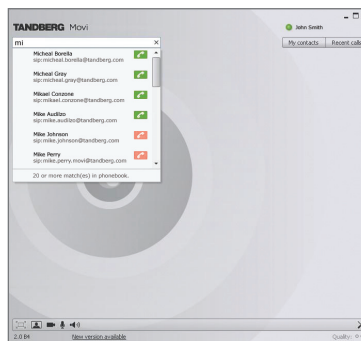

TANDBERG Movi is a next generation video collaboration tool that turns any PC into a mobile, high-definition video conferencing system. Imagine taking a business meeting from a cafe, an airport gate or even a park bench. And, because it's high-definition video combined with enhanced audio, nobody will know that you've broken free from your office. This is the power of Movi.

### MOBILE. FLEXIBLE. SIMPLE.

Movi makes any PC a business-quality video system — all that is required is an Internet connection, camera, microphone and speakers. Paired with the TANDBERG PrecisionHD™ USB camera, Movi enables high definition 720p 30fps video. Its intuitive user interface makes scheduling and connecting to a conference as simple as a single mouse click. The presence feature indicates the real-time status of other Movi users, so you always know who is available.