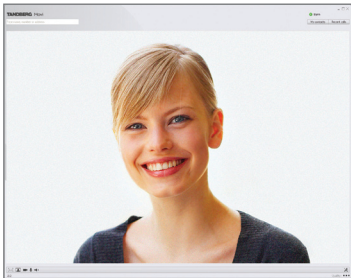

### Mobility + Video = Movi

Movi — because you can't always be in the office.

### YOUR OFFICE JUST GOT BIGGER

Video has transformed the way people communicate and conduct business. The ability to interpret facial expressions, body language and voice intonation allows organizations to accelerate decision making, scale expertise and create more cohesive team environments. Traditionally, video conferencing has required that you be in a specific location to participate in the meeting. Those days are over.

TANDBERG Movi is a next generation video collaboration tool that turns any PC into a mobile, high-definition video conferencing system. Imagine taking a business meeting from a cafe, an airport gate or even a park bench. And, because it's high-definition video combined with enhanced audio, nobody will know that you've broken free from your office. This is the power of Movi.

### MOBILE. FLEXIBLE. SIMPLE.

Movi makes any PC a business-quality video system — all that is required is an Internet connection, camera, microphone and speakers. Paired with the TANDBERG PrecisionHD™ USB camera, Movi enables high definition 720p 30fps video. Its intuitive user interface makes scheduling and connecting to a conference as simple as a single mouse click. The presence feature indicates the real-time status of other Movi users, so you always know who is available.